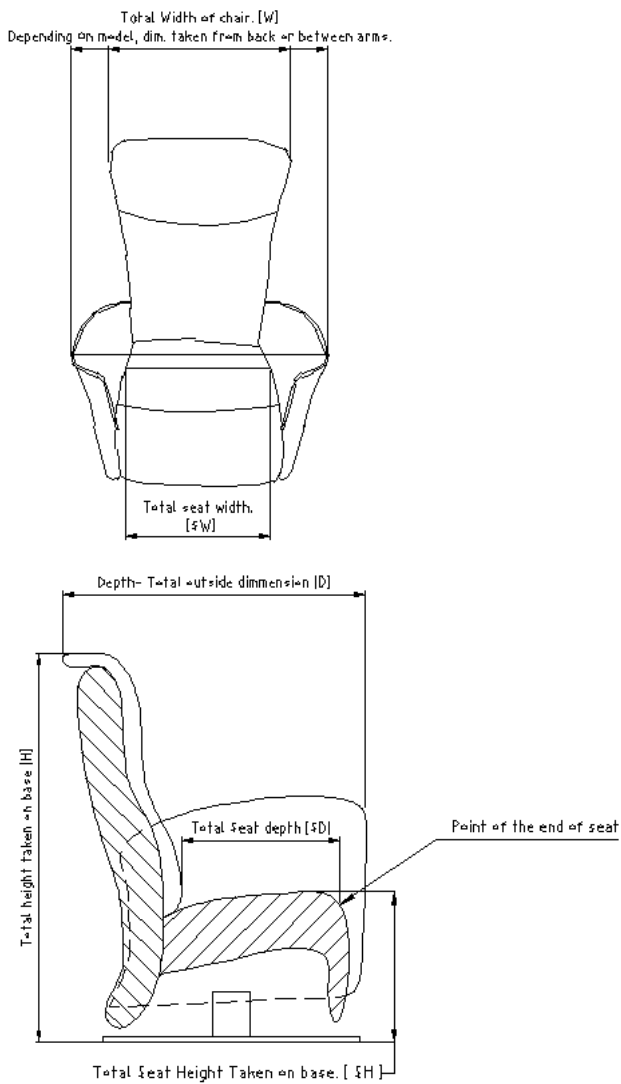

### Covers

Madras, Semianiline, Soleda, Anilux, Fabric

Body part		Elastic layer	
seat	HR 3532 + VP 4070	flat spring	NO
back	HR 3532 + HR 2808	topline spring	YES
arm			
headrest			
footstol			

### Frame construction materials

solid wood	NO
cheapboard	NO
fiberboard	NO
plywood	YES
steal frame	YES

Colli 1

Manual	Button
Electric	Panel

## MEASUREMENTS:

All measurements can be different about 2-3 cm !

Legs	Size	Height [H]	Seat height
TS / TSS	S	112	48
	M	116	50
	L	119	52
DISC BASE WOODEN / METAL	S	110	46
	M	114	48
	L	117	50
NTB	S	112	48
	M	116	50
	L	119	52
WOOD STAR	S	110	46
	M	114	48
	L	116	50
EB / EBS	S	110	46
	M	114	48
	L	117	50

Measurement on Elegant Base

Size	Width [W]	Height [H]	Depth [D]	Seat depth [SD]	Seat height [SH]	Seat Width [SW]	Lie area
	[cm]	[cm]	[cm]	[cm]	[cm]	[cm]	[m <sup>2</sup> ]
7056 SFEL	76	110	82	49	46	48	
7056 MFEL	76	114	82	49	48	48	
7056 LFEL	80	117	85	52	50	52	